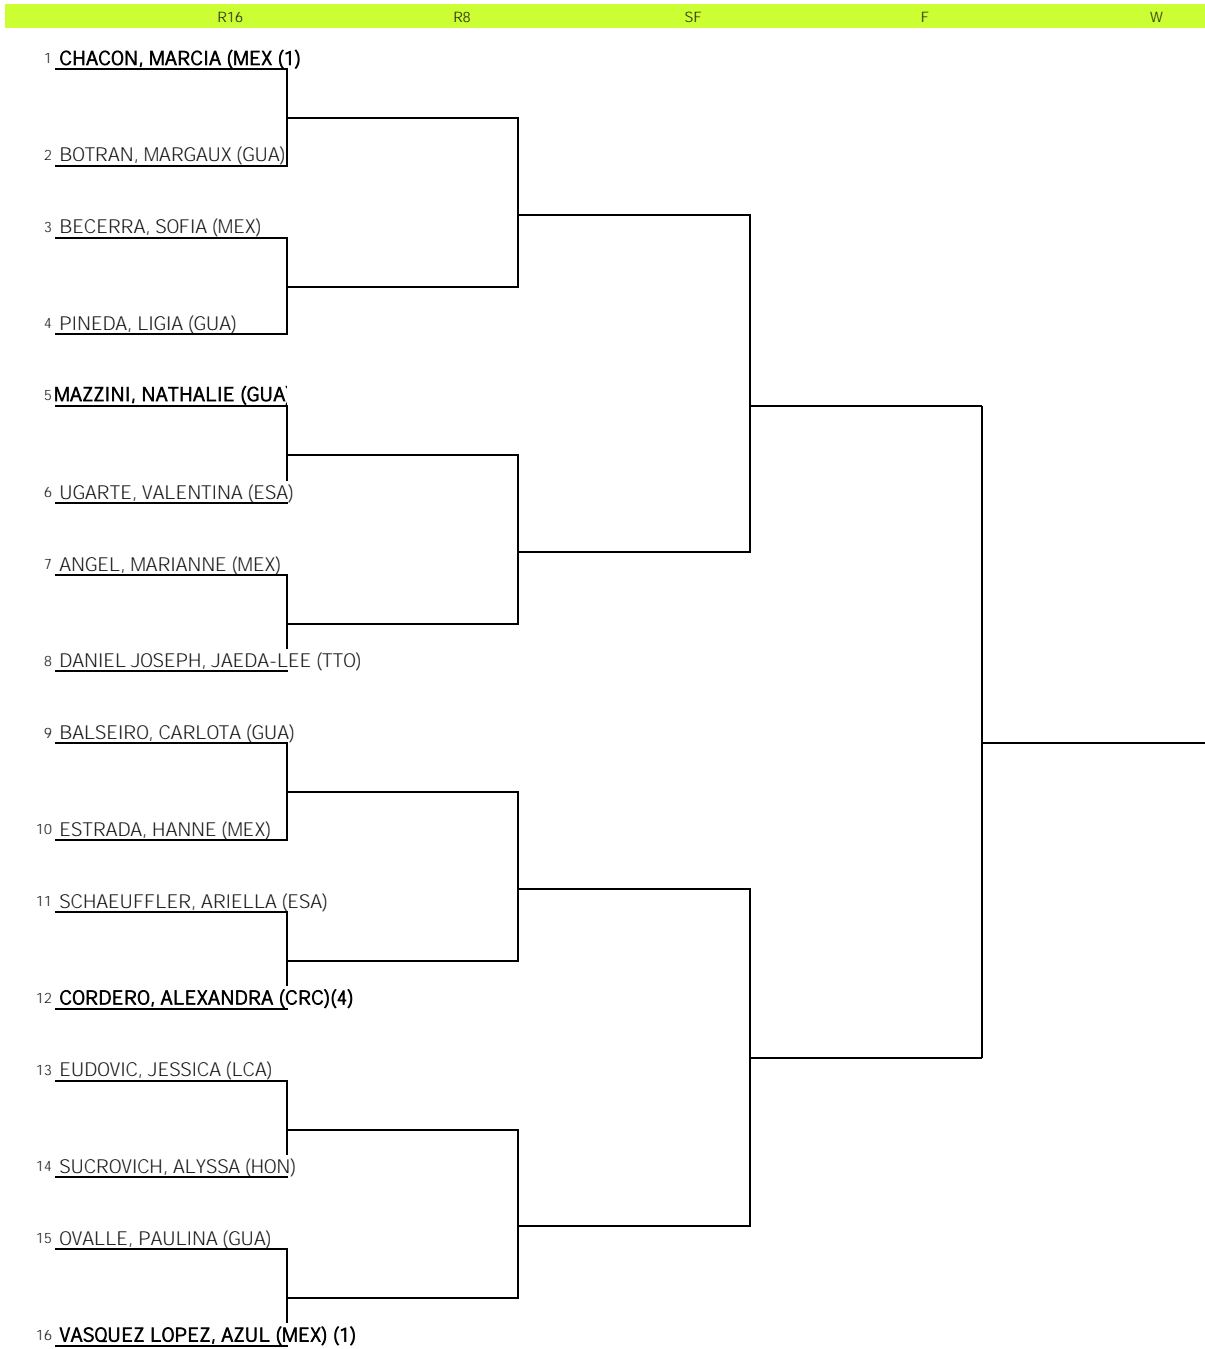

JITIC U14 COTECC G1 + GIRLS

28/6/2021
Guatemala, Guatemala

SIEMBRAS / SEEDS				INFORMATION		
N°	NOMBRE / NAME	APELLIDO / LAST NAME	PAIS / NAT	# SIEMBRA / SEED	FECHA / DRAWS TIME & DATE	
1	CHACON, MARCIA		MEX	1	28/6/2021 17.02	
2	VASQUEZ LOPEZ, AZUL		MEX	2	PLAYER REPRESENTATIVE	
3	RAMAZZINI, NATHALIE		GUA	3	FIRST NAME	LAST NAME
4	CORDERO, ALEXANDRA		CRC	4	CESAR	NOLASCO
					SUPERVISOR SIGNATURE	
					FIRST NAME	LAST NAME
					DIEGO	NAVIDAD