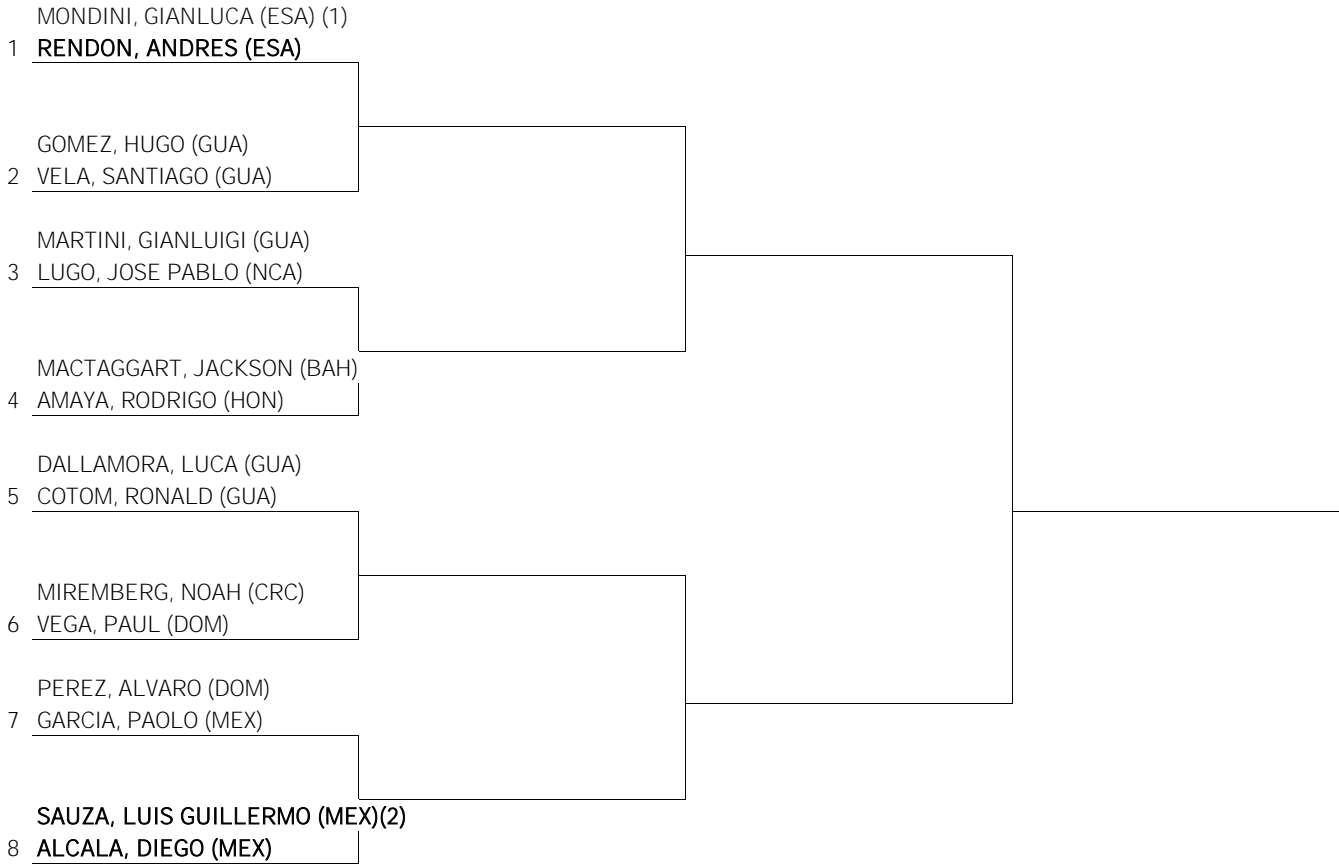

JITIC U14 DOUBLES BOYS COTECC G 1 +

28/6/2021
Guatemala, Guatemala
SUPERVISOR:
Diego Navidad (ESA)

SIEMBRAS / SEEDS					INFORMATION		
N°	NOMBRE / NAME	APELLIDO / LAST NAME	PAIS / NAT	# SIEMBRA / SEED	FECHA / DRAWS TIME & DATE		
1				1			
2				2	PLAYER REPRESENTATIVE		
3				3	FIRST NAME	LAST NAME	SIGNATURE
4				4			
5				5			
6				6	SUPERVISOR SIGNATURE		
7				7	FIRST NAME	LAST NAME	SIGNATURE
8				8			
9				9