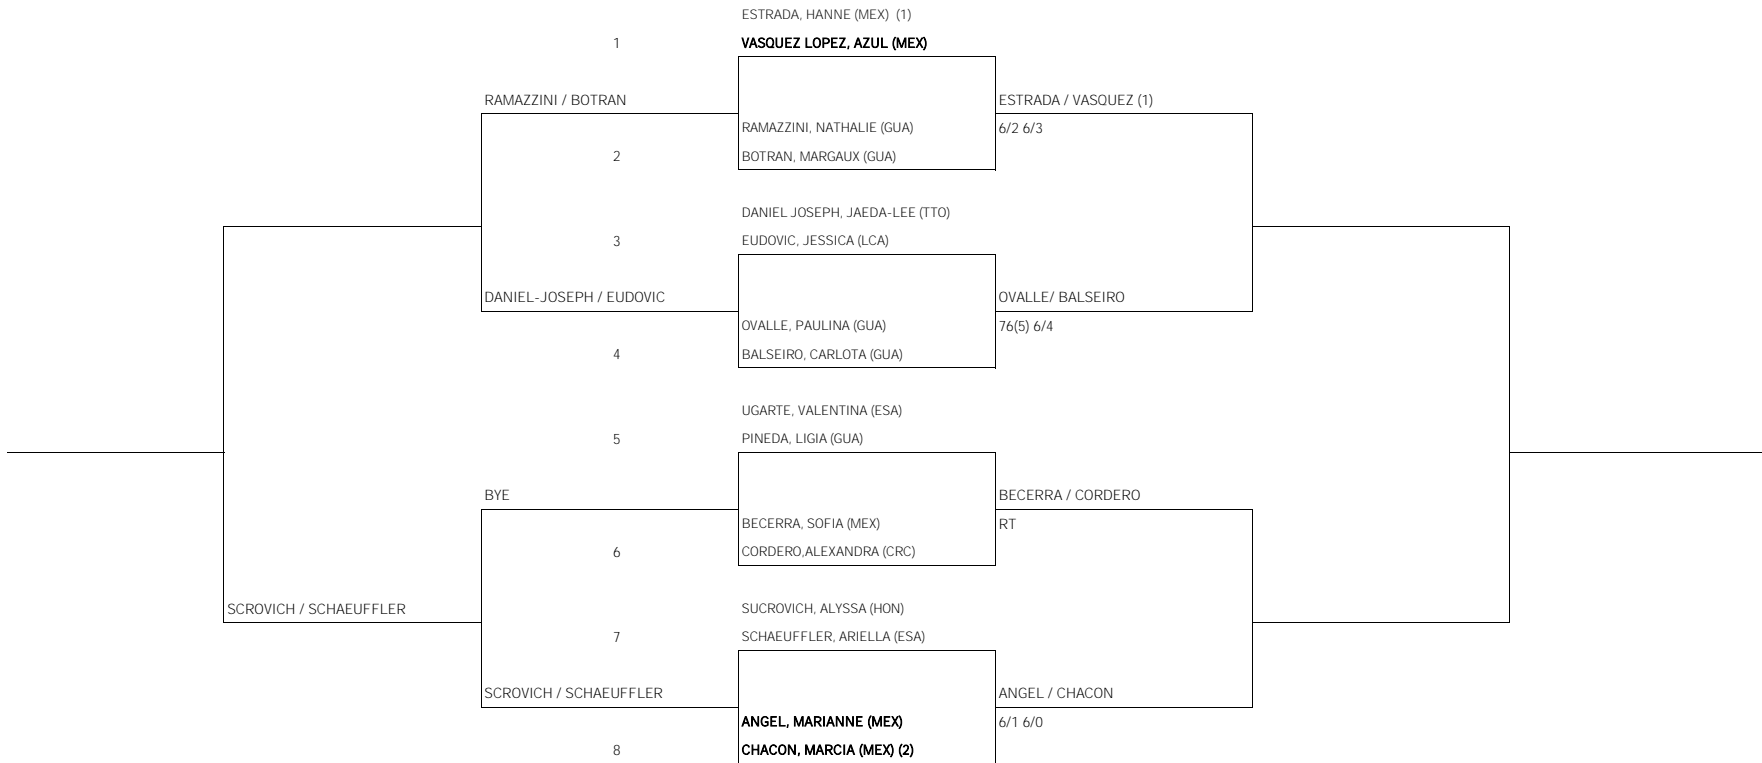

LAST MATCH ON ANY COURT MAY BE MOVED
 Round Robin & second draw format: 2 sets to 6 games with AD - final set MTB to 10 pts
 Main Draw match format: Best of 3 sets with Ad
 Double match format: 2 sets to 6 games with NOT - AD scoring - final set MTB to 10 pts

13 **EUDOVIC, JESSICA (LCA)**

SUCROVIC (HON)
6/4 6/1

14 **SUCROVICH, ALYSSA (HON)**

VASQUEZ (MEX)
6/0 6/0

15 **OVALLE, PAULINA (GUA)**

VASQUEZ (MEX)
6/0 6/2

16 **VASQUEZ LOPEZ, AZUL (MEX) (2)**

SIEMBRAS / SEEDS				INFORMATION		
N°	NOMBRE / NAME	APELLIDO / LAST NAME	PAIS / NAT	# SIEMBRA / SEED	FECHA / DRAWS TIME & DATE	
1	CHACON, MARCIA		MEX	1	28/6/2021 17.02	
2	VASQUEZ LOPEZ, AZUL		MEX	2	PLAYER REPRESENTATIVE	
3	RAMAZZINI, NATHALIE		GUA	3	FIRST NAME	LAST NAME
4	CORDERO, ALEXANDRA		CRC	4	CESAR	NOLASCO
					SUPERVISOR SIGNATURE	
					FIRST NAME	LAST NAME
					DIEGO	NAVIDAD

JITIC U14 COTECC G1 + GIRLS

DOUBLES

W F SF R8 SF F W

SIEMBRAS / SEEDS					INFORMATION		
N°	NOMBRE / NAME	APELLIDO / LAST NAME	PAIS / NAT	# SIEMBRA / SEED	FECHA / DRAWS TIME & DATE		
1				1			
2				2	PLAYER REPRESENTATIVE		
3				3	FIRST NAME	LAST NAME	SIGNATURE
4				4			
5				5	SUPERVISOR SIGNATURE		
6				6			
7				7	FIRST NAME	LAST NAME	SIGNATURE
8				8			
9				9			