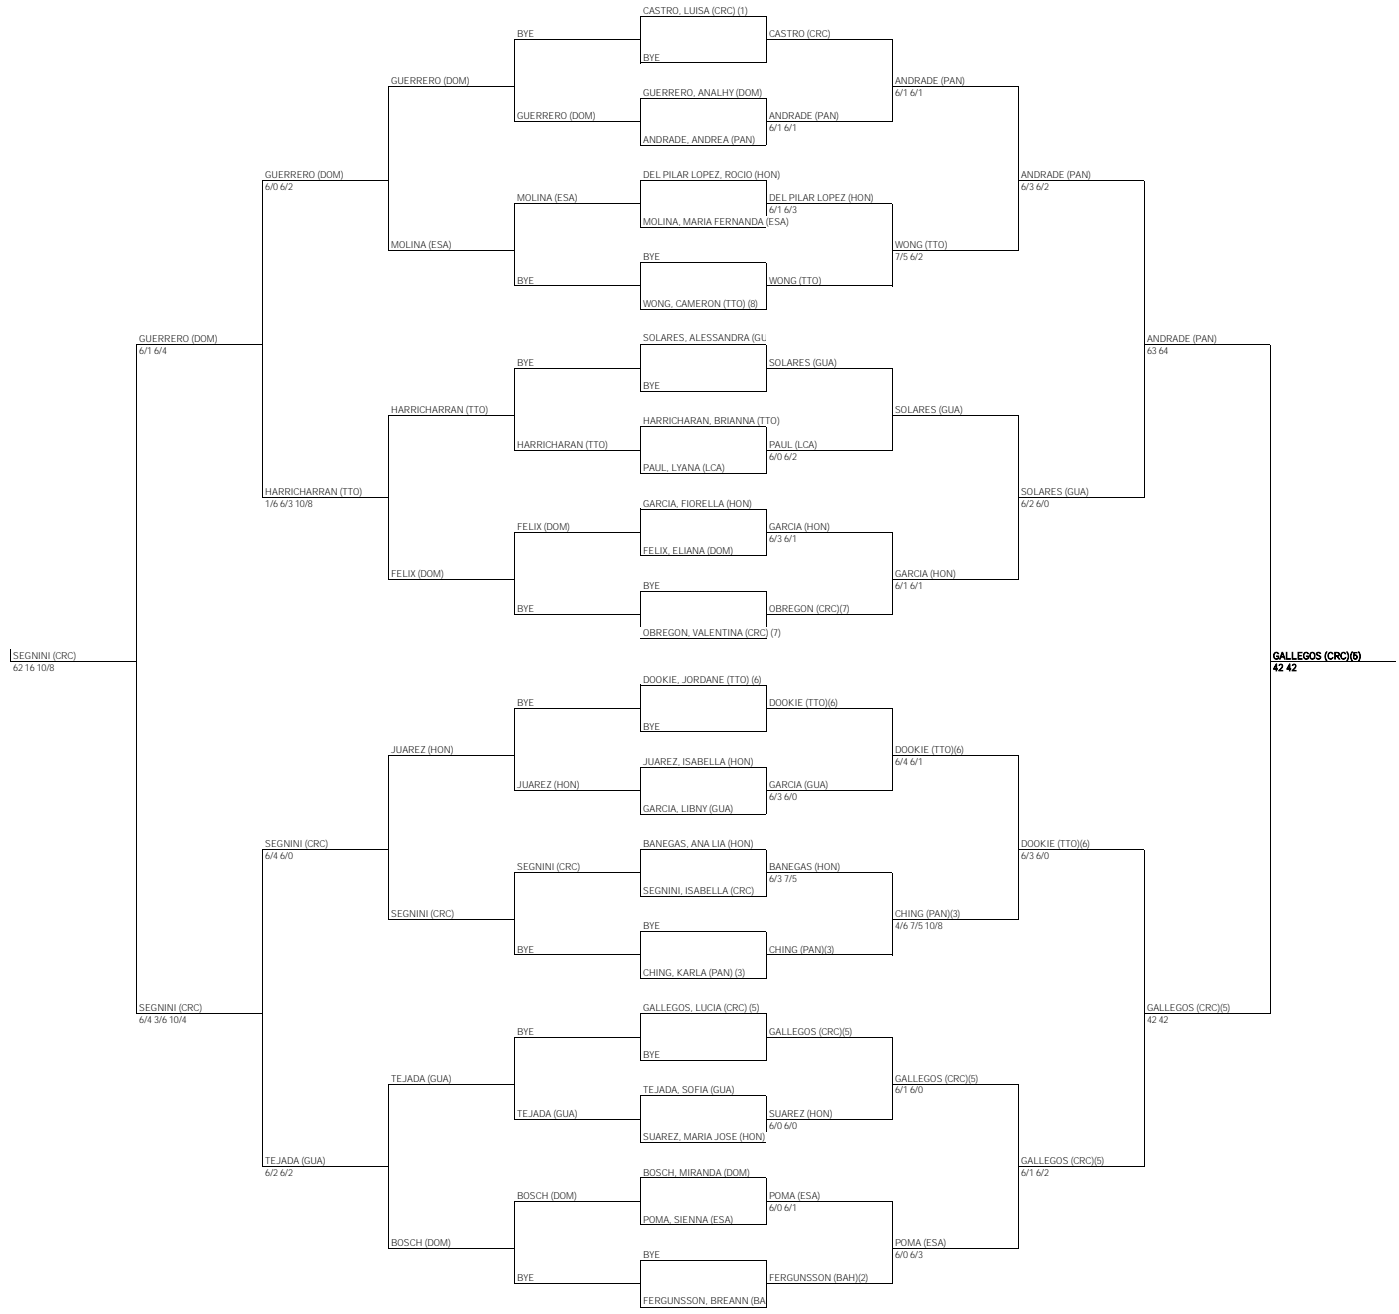

W F SF R8 R14 R32 R16 R8 SF F W

GALLEGOS (CRC)(6)
42 42